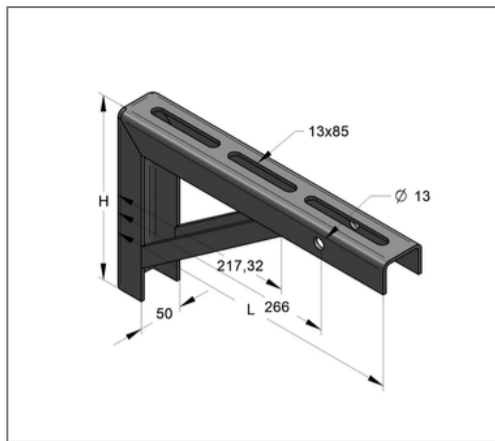

## ■ Universal console with brace 350 x 550 x 4 mm

### Commercial details

Part no.	081424301
EAN/GTIN	4250928419934
Packing unit	6 pcs
Quantity unit	pcs
Weight	4,14 kg/pc
Product group	02-083
Price unit	1

### Specification

Application area	Console solid from U-profiles.
Specification	with brace

### Product details

Height H	350 mm
Length L	550 mm
Thickness S	4 mm
Load F1	6,5 kN
Load F2	3,7 kN