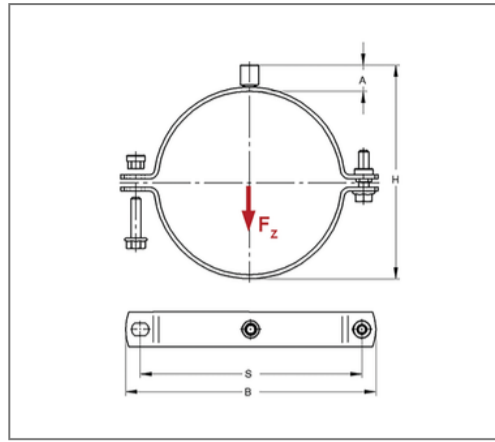

■ Pipe clamp Maxima PSM 30x3 114 - 118 mm M16 unlined

Commercial details

Part no.	008162101
EAN/GTIN	4250928455123
Packing unit	1 pcs
Quantity unit	pcs
Weight	0,431 kg/pc
Product group	01-008
Price unit	100

QR code

Certification

Specification

Application area	Pipe clamp for fastening pipes.
Specification	two-part
Connection	M16
Closure	Pendulum stick nuts

Product details

Center distance S	152 mm
Connection height A	23 mm
Width B	178 mm
Height H	140 - 144 mm
Material dimension	30x3 mm
Load F_z	4 kN
Clamping range	114 - 118 mm
Outside pipe diameter inch	val.RohraußendurchmesserZoll.4 inch
Closure screw	M8

Technical data

Material	Steel
Material type	S235
Surface	galvanized
Corrosion category	C2 very high
Surrounding area	Indoor area
Sound insulation lining	unlined

Remark

Delivery time	5 working days ex works
Notice	With thread M16 or sleeve 1/2 Inch exchange and return are excluded. Suitable connection adaptors see chapter 1.