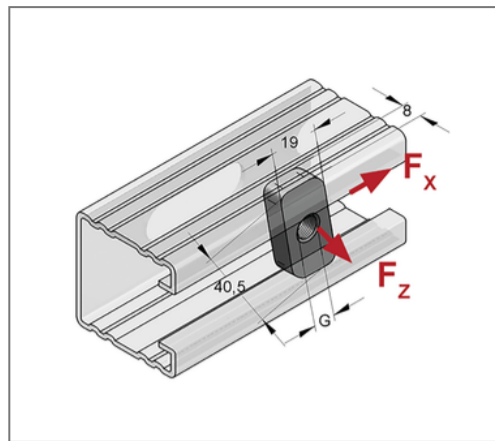

■ Threaded plate M8 40x22 galv.

Commercial details

Part no.	0750107
EAN/GTIN	4250928417169
Packing unit	100 pcs
Quantity unit	pcs
Weight	0,0421 kg/pc
Product group	02-075
Price unit	100

QR code

Technical data

Material	Steel
Material type	S235
Surface	galvanized
Corrosion category	C2 very high
Surrounding area	Indoor area

Product details

Loading capacity	see loads in the catalogue
Length L	40,5 mm
Width B	19 mm
Material thickness S	8 mm
Thread G	M8
Profile type	45
Shape	pivoted
Plate type	40x22