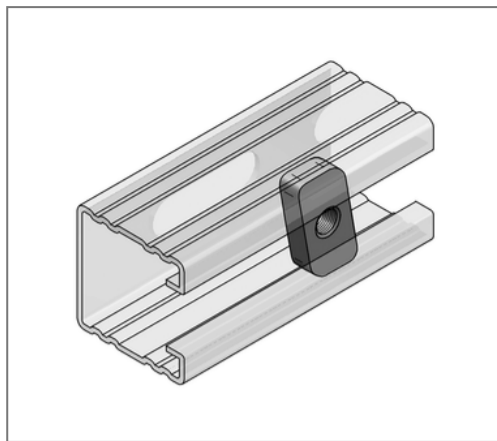

■ Threaded plate M8 40x22 galv.

Commercial details

Part no.	0750107
EAN/GTIN	4250928417169
Packing unit	100 pcs
Quantity unit	pcs
Weight	0,0421 kg/pc
Product group	02-075
Price unit	100

QR code

Technical data

Material	Steel
Material type	S235
Surface	galvanized
Corrosion category	C2 very high
Surrounding area	Indoor area

Product details

Loading capacity	see loads in the catalogue
Length L	40,5 mm
Width B	19 mm
Material thickness S	8 mm
Thread G	M8
Profile type	45
Shape	pivoted
Plate type	40x22