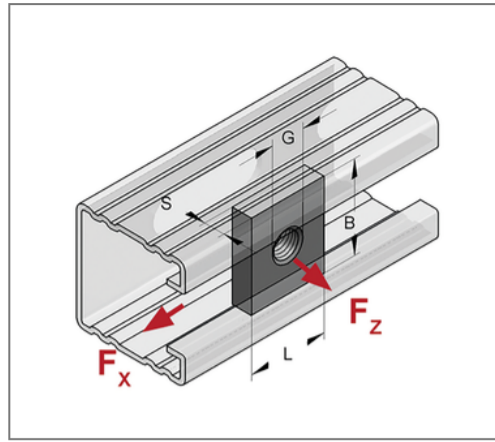

## ■ Threaded plate M16 square 35x30 mm galv.

### Product details

Loading capacity	see loads in the catalogue
Length L	35 mm
Width B	30 mm
Material thickness S	8 mm
Thread G	M16
Profile type	35, 45
Shape	square