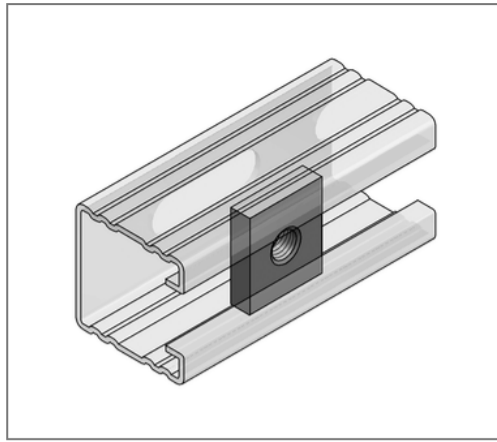

## ■ Threaded plate M16 square 35x30 mm galv.

### Product details

Loading capacity	see loads in the catalogue
Length L	35 mm
Width B	30 mm
Material thickness S	8 mm
Thread G	M16
Profile type	35, 45
Shape	square