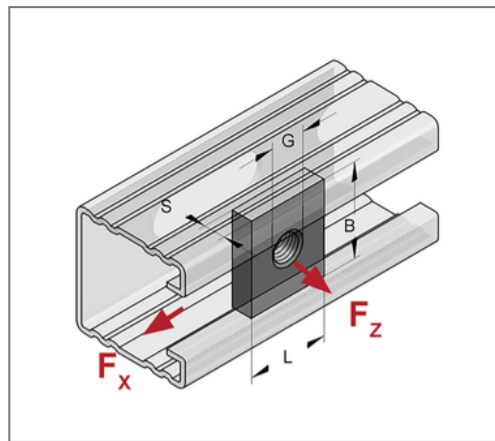

■ Threaded plate M12 square 35x30 mm galv.

Commercial details

Part no.	081613801
EAN/GTIN	4250928420183
Packing unit	50 pcs
Quantity unit	pcs
Weight	0,0454 kg/pc
Product group	02-081
Price unit	100

QR code

Technical data

Material	Steel
Material type	S235
Surface	galvanized
Corrosion category	C2 very high
Surrounding area	Indoor area

Product details

Loading capacity	see loads in the catalogue
Length L	35 mm
Width B	30 mm
Material thickness S	6 mm
Thread G	M12
Profile type	35, 45
Shape	square