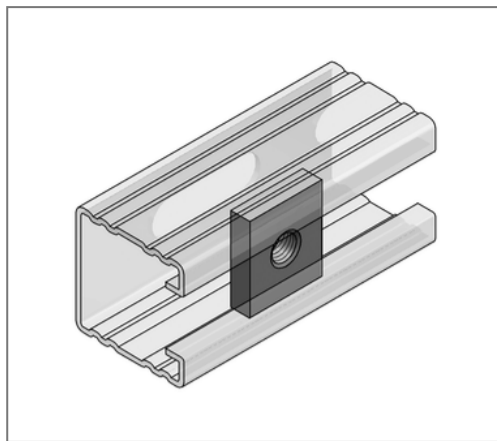

■ Threaded plate M12 square 35x30 mm galv.

Commercial details

Part no.	081613801
EAN/GTIN	4250928420183
Packing unit	50 pcs
Quantity unit	pcs
Weight	0,0454 kg/pc
Product group	02-081
Price unit	100

QR code

Technical data

Material	Steel
Material type	S235
Surface	galvanized
Corrosion category	C2 very high
Surrounding area	Indoor area

Product details

Loading capacity	see loads in the catalogue
Length L	35 mm
Width B	30 mm
Material thickness S	6 mm
Thread G	M12
Profile type	35, 45
Shape	square