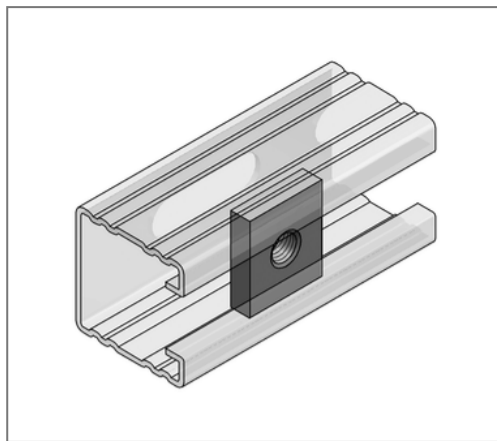

■ Threaded plate M8 square 35x30 mm galv.

Commercial details

Part no.	0816112
EAN/GTIN	4250928420169
Packing unit	50 pcs
Quantity unit	pcs
Weight	0,0477 kg/pc
Product group	02-081
Price unit	100

QR code

Technical data

Material	Steel
Material type	S235
Surface	galvanized
Corrosion category	C2 very high
Surrounding area	Indoor area

Product details

Loading capacity	see loads in the catalogue
Length L	35 mm
Width B	30 mm
Material thickness S	6 mm
Thread G	M8
Profile type	35, 45
Shape	square