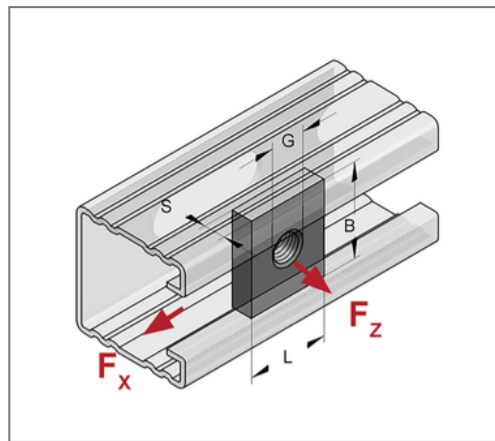

■ Threaded plate M8 square 35x30 mm galv.

Commercial details

Part no.	0816112
EAN/GTIN	4250928420169
Packing unit	50 pcs
Quantity unit	pcs
Weight	0,0477 kg/pc
Product group	02-081
Price unit	100

QR code

Technical data

Material	Steel
Material type	S235
Surface	galvanized
Corrosion category	C2 very high
Surrounding area	Indoor area

Product details

Loading capacity	see loads in the catalogue
Length L	35 mm
Width B	30 mm
Material thickness S	6 mm
Thread G	M8
Profile type	35, 45
Shape	square