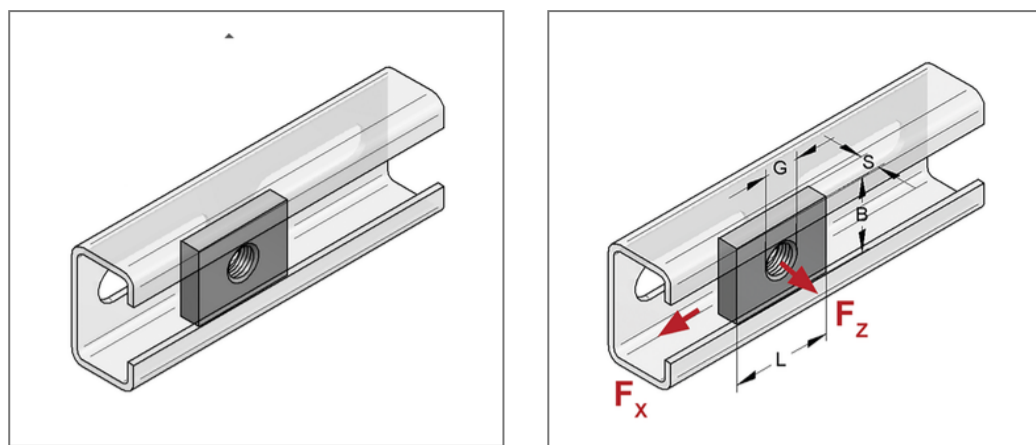

## ■ Threaded plate M8 square 30x22 mm galv.

### Product details

Loading capacity	see loads in the catalogue
Length L	30 mm
Width B	22 mm
Material thickness S	6 mm
Thread G	M8
Profile type	27, 35
Shape	square