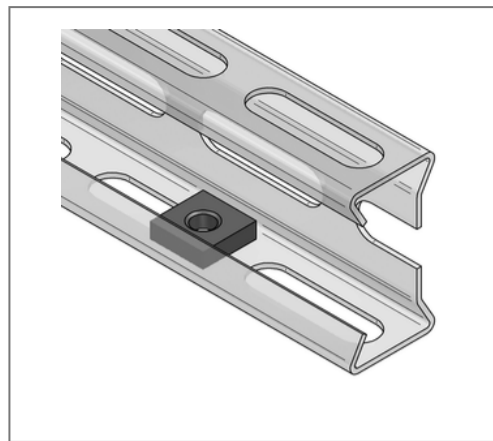

## ■ Threaded plate M10 square 17x17 mm galv.

### Product details

Loading capacity	see loads in the catalogue
Length L	17 mm
Width B	17 mm
Material thickness S	5 mm
Thread G	M10
Profile type	LP50
Shape	square