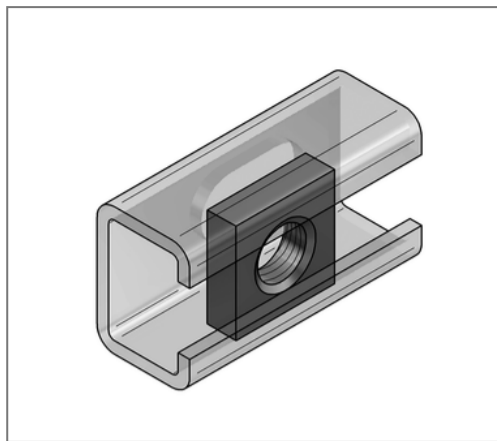

■ Threaded plate M8 square 17x17 mm galv.

Commercial details

Part no.	0740020
EAN/GTIN	4250928417107
Packing unit	100 pcs
Quantity unit	pcs
Weight	0,0099 kg/pc
Product group	02-074
Price unit	100

QR code

Technical data

Material	Steel
Material type	S235
Surface	galvanized
Corrosion category	C2 very high
Surrounding area	Indoor area

Product details

Loading capacity	see loads in the catalogue
Length L	17 mm
Width B	17 mm
Material thickness S	5 mm
Thread G	M8
Profile type	LP50
Shape	square