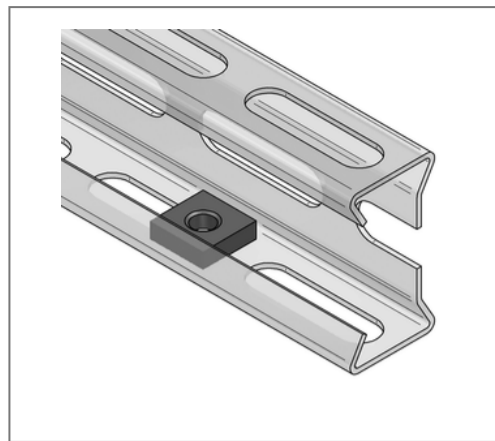

■ Threaded plate M8 square 17x17 mm galv.

Commercial details

Part no.	0740020
EAN/GTIN	4250928417107
Packing unit	100 pcs
Quantity unit	pcs
Weight	0,0099 kg/pc
Product group	02-074
Price unit	100

QR code

Technical data

Material	Steel
Material type	S235
Surface	galvanized
Corrosion category	C2 very high
Surrounding area	Indoor area

Product details

Loading capacity	see loads in the catalogue
Length L	17 mm
Width B	17 mm
Material thickness S	5 mm
Thread G	M8
Profile type	LP50
Shape	square