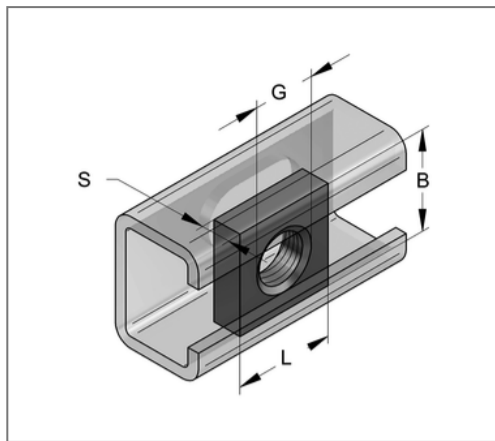

■ Threaded plate M8 square 17x17 mm galv.

Commercial details

Part no.	0740020
EAN/GTIN	4250928417107
Packing unit	100 pcs
Quantity unit	pcs
Weight	0,0099 kg/pc
Product group	02-074
Price unit	100

QR code

Technical data

Material	Steel
Material type	S235
Surface	galvanized
Corrosion category	C2 very high
Surrounding area	Indoor area

Product details

Loading capacity	see loads in the catalogue
Length L	17 mm
Width B	17 mm
Material thickness S	5 mm
Thread G	M8
Profile type	LP50
Shape	square