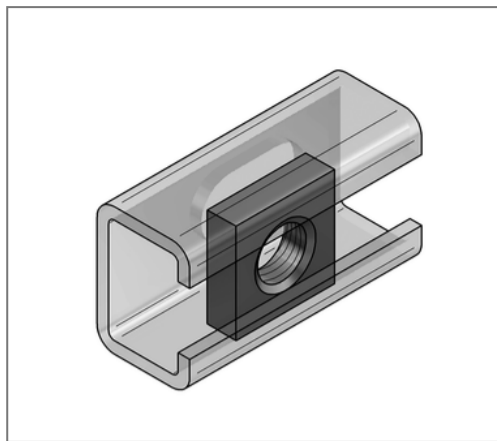

## ■ Threaded plate M6 square 17x17 mm galv.

### Product details

Loading capacity	see loads in the catalogue
Length L	17 mm
Width B	17 mm
Material thickness S	5 mm
Thread G	M6
Profile type	LP50
Shape	square