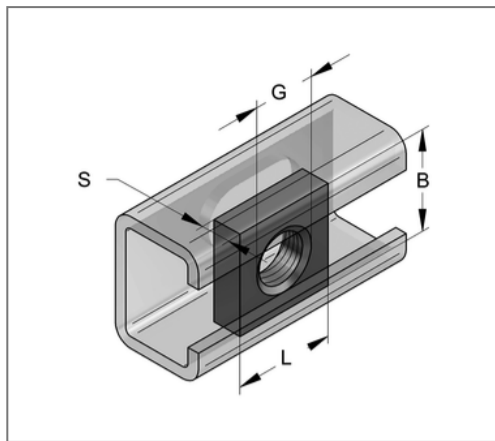

## ■ Threaded plate M6 square 17x17 mm galv.

### Product details

Loading capacity	see loads in the catalogue
Length L	17 mm
Width B	17 mm
Material thickness S	5 mm
Thread G	M6
Profile type	LP50
Shape	square