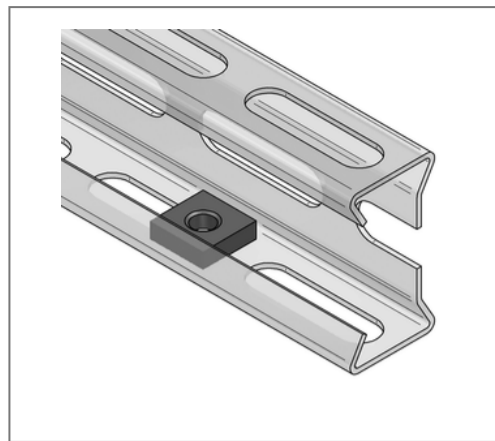

## ■ Threaded plate M6 square 17x17 mm galv.

### Product details

Loading capacity	see loads in the catalogue
Length L	17 mm
Width B	17 mm
Material thickness S	5 mm
Thread G	M6
Profile type	LP50
Shape	square