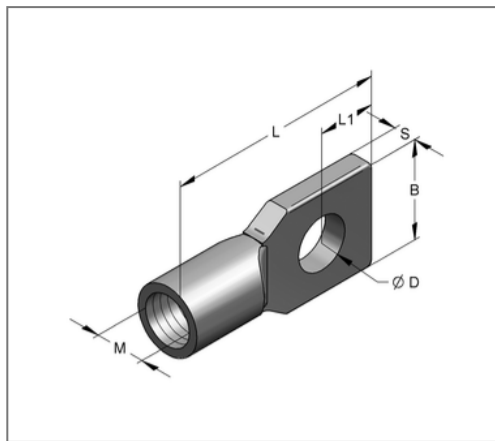

■ Eye nut Duplo Female thread M6 Hole 9 mm

Commercial details

Part no.	0350133
EAN/GTIN	4250928407696
Packing unit	100 pcs
Quantity unit	pcs
Weight	0,0175 kg/pc
Product group	01-035
Price unit	100

QR code

Specification

Application Duplo eye nut with female thread especially for the visible pipe clamp.

Technical data

Material Cast zinc
Surface raw

Product details

Female thread M	M6
Load F_z	1 kN
Hole diameter D	9 mm
Material thickness S	4 mm