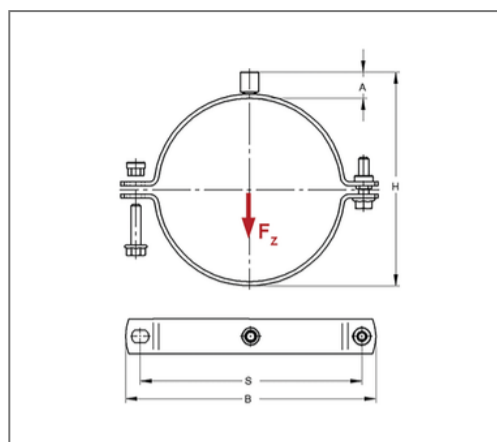

## ■ Pipe clamp Maxima PSM 35x4 219 - 225 mm M16 unlined

### Specification

Application area	Pipe clamp for fastening pipes.
Specification	two-part
Connection	M16
Closure	Pendulum stick nuts

### Product details

Center distance S	268 mm
Connection height A	24 mm
Width B	298 mm
Height H	247 - 253 mm
Material dimension	35x4 mm
Load $F_z$	6,3 kN
Clamping range	219 - 225 mm
Outside pipe diameter inch	val.RohraußendurchmesserZoll.8 inch
Closure screw	M10

### Remark

Delivery time	5 working days ex works
Notice	With thread M16 or sleeve 1/2 Inch exchange and return are excluded. Suitable connection adaptors see chapter 1.