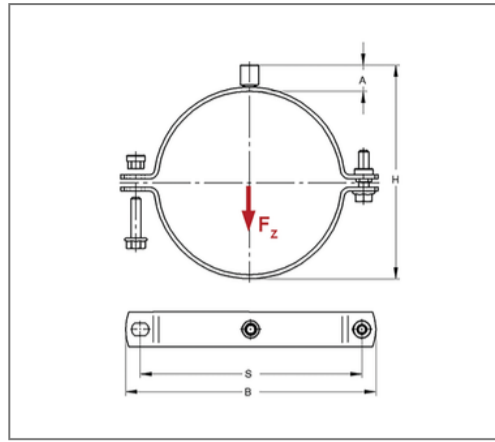

■ Pipe clamp Maxima PSM 35x4 189 - 193 mm M16 unlined

Commercial details

Part no.	0081739
EAN/GTIN	4250928406194
Packing unit	1 pcs
Quantity unit	pcs
Weight	0,928 kg/pc
Product group	01-008
Price unit	100

QR code

Certification

Specification

Application area	Pipe clamp for fastening pipes.
Specification	two-part
Connection	M16
Closure	Pendulum stick nuts

Product details

Center distance S	236 mm
Connection height A	24 mm
Width B	266 mm
Height H	217 - 221 mm
Material dimension	35x4 mm
Load F_z	6,3 kN
Clamping range	189 - 193 mm
Closure screw	M10

Technical data

Material	Steel
Material type	S235
Surface	galvanized
Corrosion category	C2 very high
Surrounding area	Indoor area
Sound insulation lining	unlined

Remark

Delivery time	5 working days ex works
Notice	With thread M16 or sleeve 1/2 Inch exchange and return are excluded. Suitable connection adaptors see chapter 1.