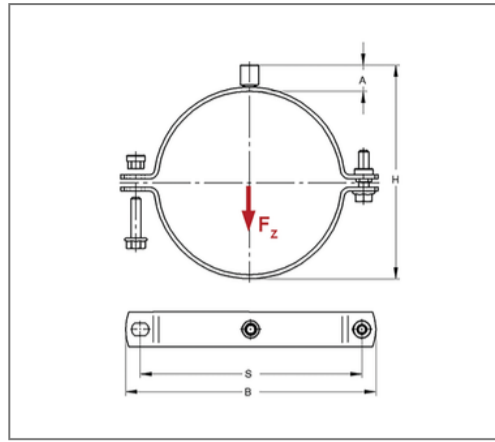

■ Pipe clamp Maxima PSM 35x4 164 - 168 mm M16 unlined

Commercial details

Part no.	0081704
EAN/GTIN	4250928406170
Packing unit	1 pcs
Quantity unit	pcs
Weight	0,839 kg/pc
Product group	01-008
Price unit	100

QR code

Certification

Specification

Application area	Pipe clamp for fastening pipes.
Specification	two-part
Connection	M16
Closure	Pendulum stick nuts

Technical data

Material	Steel
Material type	S235
Surface	galvanized
Corrosion category	C2 very high
Surrounding area	Indoor area
Sound insulation lining	unlined

Product details

Center distance S	211 mm
Connection height A	24 mm
Width B	241 mm
Height H	192 - 196 mm
Material dimension	35x4 mm
Load F_z	6,3 kN
Clamping range	164 - 168 mm
Outside pipe diameter inch	val.RohraußendurchmesserZoll.6 inch
Closure screw	M10

Remark

Delivery time	5 working days ex works
Notice	With thread M16 or sleeve 1/2 Inch exchange and return are excluded. Suitable connection adaptors see chapter 1.