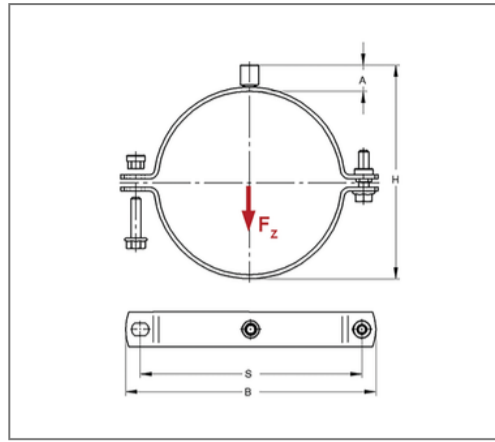

## ■ Pipe clamp Maxima PSM 35x4 149 - 154 mm M16 unlined

### Specification

Application area	Pipe clamp for fastening pipes.
Specification	two-part
Connection	M16
Closure	Pendulum stick nuts

### Product details

Center distance S	197 mm
Connection height A	24 mm
Width B	227 mm
Height H	177 - 182 mm
Material dimension	35x4 mm
Load $F_z$	6,3 kN
Clamping range	149 - 154 mm
Closure screw	M10

### Remark

Delivery time	5 working days ex works
Notice	With thread M16 or sleeve 1/2 Inch exchange and return are excluded. Suitable connection adaptors see chapter 1.