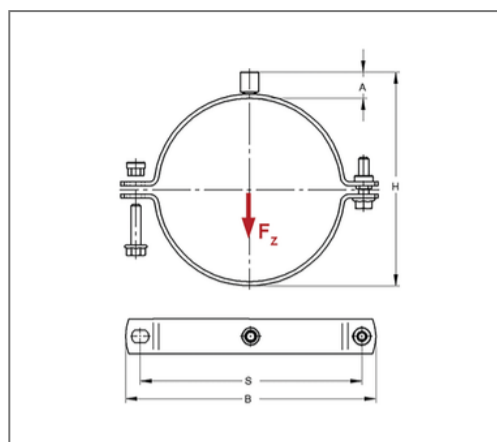

■ Pipe clamp Maxima PSM 35x4 139 - 144 mm M16 unlined

Commercial details

Part no.	0081657
EAN/GTIN	4250928406095
Packing unit	1 pcs
Quantity unit	pcs
Weight	0,750 kg/pc
Product group	01-008
Price unit	100

QR code

Certification

Specification

Application area	Pipe clamp for fastening pipes.
Specification	two-part
Connection	M16
Closure	Pendulum stick nuts

Technical data

Material	Steel
Material type	S235
Surface	galvanized
Corrosion category	C2 very high
Surrounding area	Indoor area
Sound insulation lining	unlined

Product details

Center distance S	187 mm
Connection height A	24 mm
Width B	217 mm
Height H	167 - 172 mm
Material dimension	35x4 mm
Load F_z	6,3 kN
Clamping range	139 - 144 mm
Outside pipe diameter inch	val.RohraußendurchmesserZoll.5 inch
Closure screw	M10

Remark

Delivery time	5 working days ex works
Notice	With thread M16 or sleeve 1/2 Inch exchange and return are excluded. Suitable connection adaptors see chapter 1.