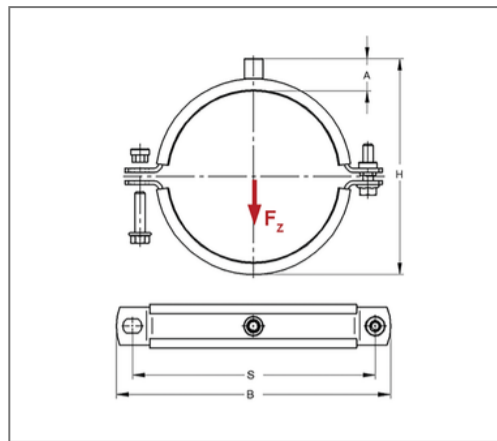

## ■ Pipe clamp Maxima PSM 35x4 133 - 136 mm M16 Silicone

### Specification

Application area	Pipe clamp for fastening pipes.
Specification	two-part
Connection	M16
Closure	Pendulum stick nuts

### Product details

Center distance S	190 mm
Connection height A	30 mm
Width B	220 mm
Colour sound insulation lining	red
Height H	173 - 176 mm
Material dimension	35x4 mm
Load $F_z$	5 kN
Clamping range	133 - 136 mm
Closure screw	M10

### Remark

Delivery time	5 working days ex works
Notice	With thread M16 or sleeve 1/2 Inch exchange and return are excluded. Suitable connection adaptors see chapter 1.