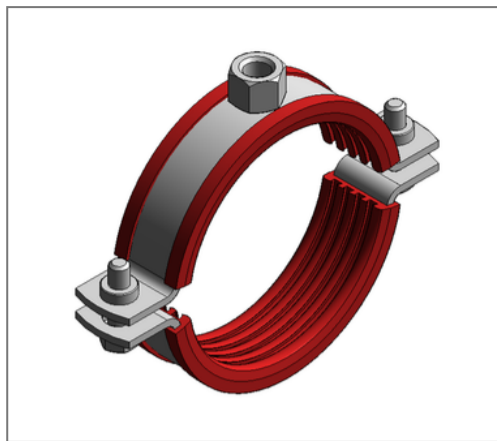

## ■ Pipe clamp Maxima PSM 35x4 133 - 136 mm M16 Silicone

### Specification

Application area	Pipe clamp for fastening pipes.
Specification	two-part
Connection	M16
Closure	Pendulum stick nuts

### Product details

Center distance S	190 mm
Connection height A	30 mm
Width B	220 mm
Colour sound insulation lining	red
Height H	173 - 176 mm
Material dimension	35x4 mm
Load $F_z$	5 kN
Clamping range	133 - 136 mm
Closure screw	M10

### Remark

Delivery time	5 working days ex works
Notice	With thread M16 or sleeve 1/2 Inch exchange and return are excluded. Suitable connection adaptors see chapter 1.