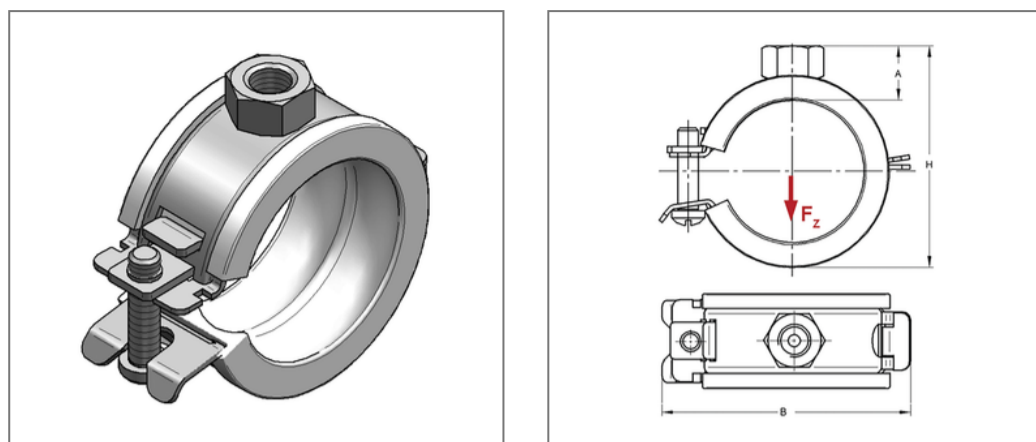

## ■ Pipe clamp Sigma white 20x1 25 - 29 mm M8 EPDM

### Commercial details

|               |               |
|---------------|---------------|
| Part no.      | 14590291      |
| EAN/GTIN      | 4250928432421 |
| Packing unit  | 100 pcs       |
| Quantity unit | pcs           |
| Weight        | 0,0360 kg/pc  |
| Product group | 01-033        |
| Price unit    | 100           |

### Specification

|                  |                                 |
|------------------|---------------------------------|
| Application area | Pipe clamp for fastening pipes. |
| Specification    | one-part                        |
| Connection       | M8                              |
| Closure          | Sigma safety quick-closure      |

### Product details

|                                |   |
|--------------------------------|---|
| Connection height A            | 12 mm                                     |
| Width B                        | 56 mm                                     |
| Colour sound insulation lining | white                                     |
| Height H                       | 43 - 47 mm                                |
| Material dimension             | 20x1 mm                                   |
| Load $F_z$                     | 0,45 kN                                   |
| Clamping range                 | 25 - 29 mm                                |
| Outside pipe diameter inch     | val.RohraußendurchmesserZoll.<br>3/4 inch |
| Closure screw                  | M5  |