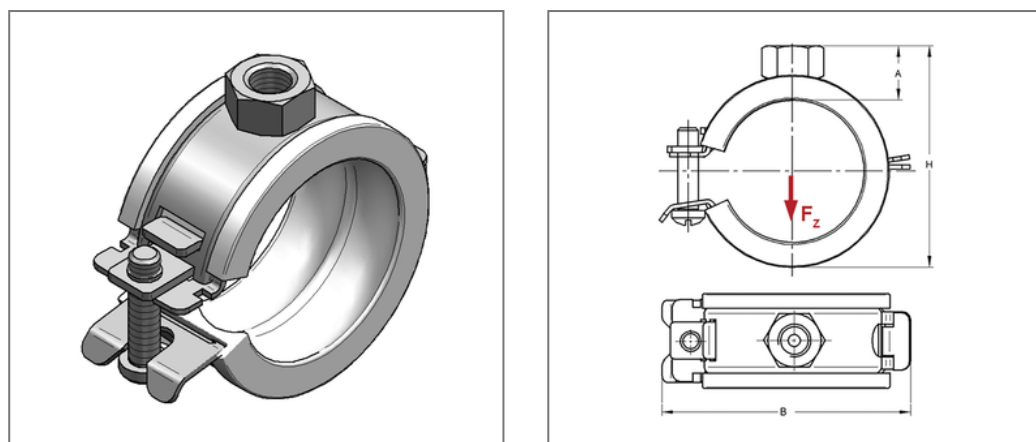

■ Pipe clamp Sigma white 20x1 12 - 15 mm M8 EPDM

Commercial details

Part no.	14590151
EAN/GTIN	4250928432391
Packing unit	100 pcs
Quantity unit	pcs
Weight	0,0260 kg/pc
Product group	01-033
Price unit	100

QR code

Certification

Specification

Application area	Pipe clamp for fixing pipes.
Specification	one-part
Connection	M8
Closure	Sigma safety quick-closure

Technical data

Material	Steel
Material type	DC01-A, DD11
Surface	galvanized
Insulation thickness	3 mm
Temperature resistance	-35 °C - 100 °C
Sound insulation lining	Rubber EPDM

Product details

Connection height A	12 mm
Width B	41 mm
Colour sound insulation lining	white
Height H	30 - 33 mm
Material dimension	20x1 mm
load F_z	0,45 kN
Clamping range	12 - 15 mm
Outside pipe diameter inch	1/4 inch
Closure screw	M5