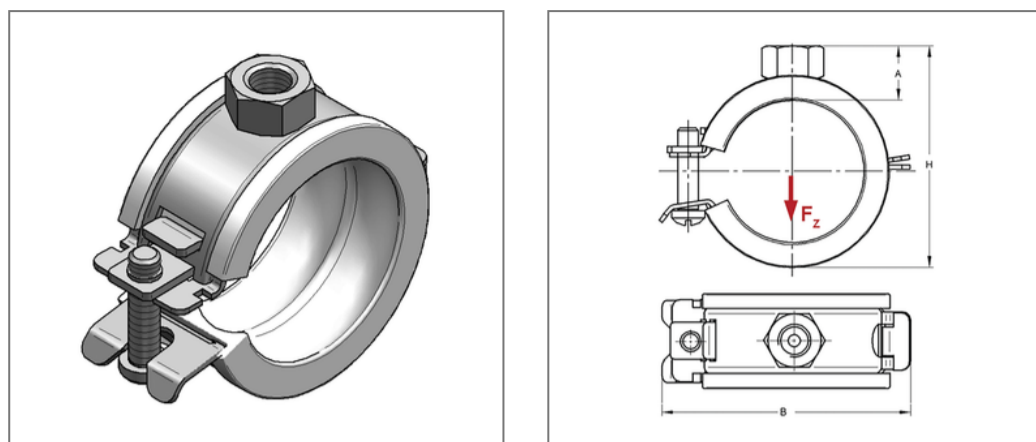

■ Pipe clamp Sigma white 20x1 12 - 15 mm M8 EPDM

Commercial details

Part no.	14590151
EAN/GTIN	4250928432391
Packing unit	100 pcs
Quantity unit	pcs
Weight	0,0260 kg/pc
Product group	01-033
Price unit	100

QR code

Certification

Specification

Application area	Pipe clamp for fastening pipes.
Specification	one-part
Connection	M8
Closure	Sigma safety quick-closure

Technical data

Material	Steel
Material type	DC01-A, DD11
Surface	galvanized
Corrosion category	C2 very high
Surrounding area	Indoor area
Insulation thickness	3 mm
Temperature resistance	-35 °C - 100 °C
Sound insulation lining	Rubber EPDM

Product details

Connection height A	12 mm
Width B	41 mm
Colour sound insulation lining	white
Height H	30 - 33 mm
Material dimension	20x1 mm
Load F_z	0,45 kN
Clamping range	12 - 15 mm
Outside pipe diameter inch	val.RohraußendurchmesserZoll. 1/4 inch
Closure screw	M5