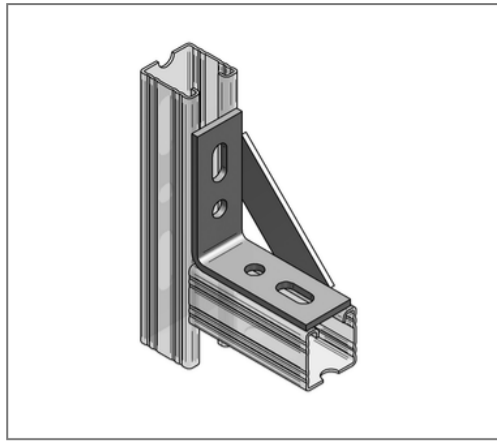

## ■ Knot triangle 4-hole C-profile 45 V4A 90 ° Wing 102,5 x 102,5 mm

### Product details

Hole-Ø	13 mm
Elongated hole	13x29 mm
Profile type	45
Material thickness	5 mm
Width material	40 mm
Length wing 1	102,5 mm
Length wing 2	102,5 mm
Angle	90 °