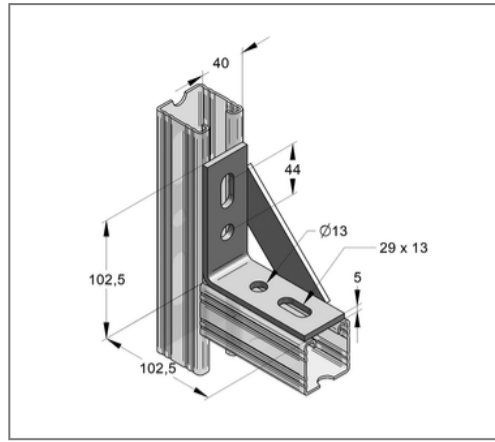

## ■ Knot triangle 4-hole C-profile 45 V4A 90 ° Wing 102,5 x 102,5 mm

### Commercial details

Part no.	048140701
EAN/GTIN	4250928459688
Packing unit	1 pcs
Quantity unit	pcs
Weight	0,375 kg/pc
Product group	13-054
Price unit	1

### Specification

Application area	Corner connection of stainless steel C-profile rails 45.
Profile	C-profile

### Product details

Hole-Ø	13 mm
Elongated hole	13x29 mm
Profile type	45
Material thickness	5 mm
Width material	40 mm
Length wing 1	102,5 mm
Length wing 2	102,5 mm
Angle	90 °