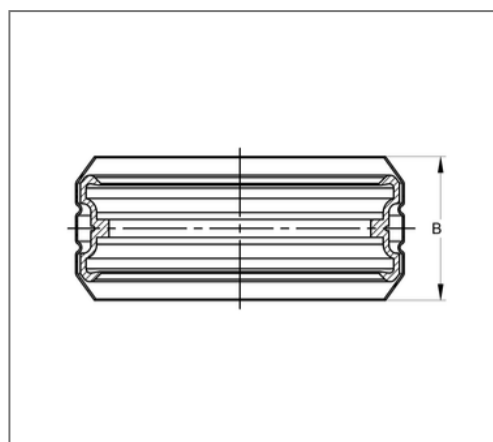

■ Connector SIMA RAPID DN 150 OD 160 mm

Commercial details

Part no.	447710150
EAN/GTIN	4250928453709
Packing unit	15 pcs
Quantity unit	pcs
Weight	0,360 kg/pc
Product group	03-447
Price unit	1

QR code

Certification

Specification

Application area	Plug connector for cast iron pipe and fittings.
Strength class	8.8
max. pressure load	0,5 bar
Closure part connection	Welded connection

Technical data

Material	Ferritic chromium steel
Material type	1.452
Material turnbuckle	Stainless steel
Material type clamp lock	1.4301, 1.4510
Material cuff	Rubber EPDM
Surrounding area	Indoor area
min. temperature resistance	-35 °C
max. temperature resistance	100 °C
Colour cuff	black

Product details

Width D	176,6 mm
Outer pipe diameter	160 mm
Width pipe clamp strap B	55 mm
Nominal pipe diameter	150 mm
Screw type DIN 4762	hexagon socket
Connector type	Plug connector