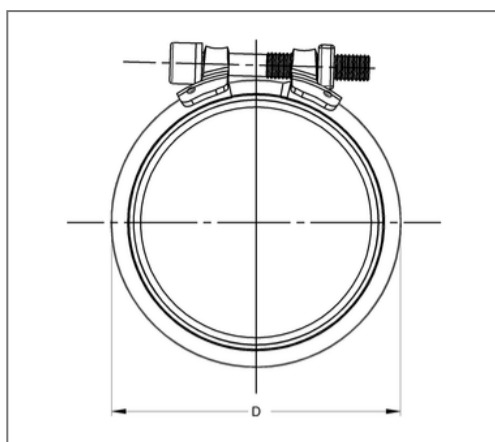

■ Connector SIMA RAPID DN 150 OD 160 mm

Commercial details

Part no.	447710150
EAN/GTIN	4250928453709
Packing unit	15 pcs
Quantity unit	pcs
Weight	0,360 kg/pc
Product group	03-447
Price unit	1

QR code

Certification

Specification

Application area	Plug connector for cast iron pipe and fittings.
Strength class	8.8
max. pressure load	0,5 bar
Closure part connection	Welded connection

Technical data

Material	Ferritic chromium steel
Material type	1.452
Material turnbuckle	Stainless steel
Material type clamp lock	1.4301, 1.4510
Material cuff	Rubber EPDM
Surrounding area	Indoor area
min. temperature resistance	-35 °C
max. temperature resistance	100 °C
Colour cuff	black

Product details

Width D	176,6 mm
Outer pipe diameter	160 mm
Width pipe clamp strap B	55 mm
Nominal pipe diameter	150 mm
Screw type DIN 4762	hexagon socket
Connector type	Plug connector