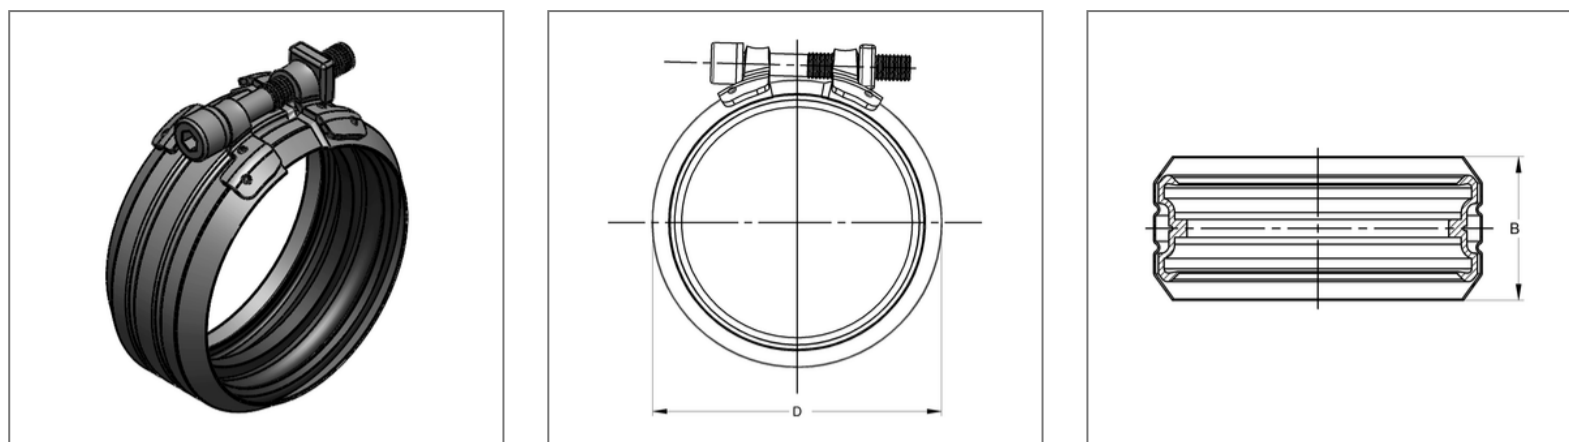

## ■ Connector SIMA RAPID DN 50 OD 58 mm

### Specification

Application area	Plug connector for cast iron pipe and fittings.
Strength class	8.8
max. pressure load	0,5 bar
Closure part connection	Welded connection

### Technical data

Material	Ferritic chromium steel
Material type	1.452
Material turnbuckle	Stainless steel
Material type clamp lock	1.4301, 1.4510
Material cuff	Rubber EPDM
Surrounding area	Indoor area
min. temperature resistance	-35 °C
max. temperature resistance	100 °C
Colour cuff	black

### Product details

Width D	71,6 mm
Outer pipe diameter	58 mm
Width pipe clamp strap B	38,6 mm
Nominal pipe diameter	50 mm
Screw type DIN 4762	hexagon socket
Connector type	Plug connector