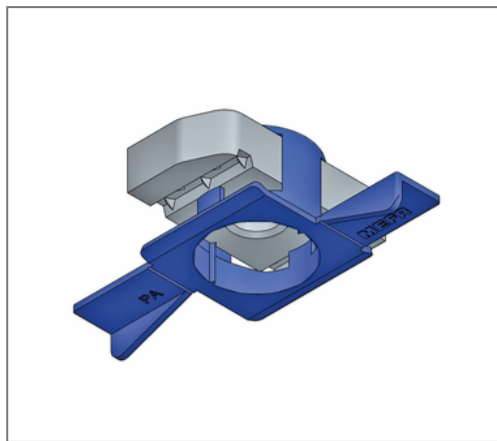

■ Stex 45 mounting plate MP-X V4A M12

Commercial details

Part no.	0481602
EAN/GTIN	4250928459336
Packing unit	30 pcs
Quantity unit	pcs
Weight	0,0452 kg/pc
Product group	13-054
Price unit	1

QR code

Certification

Technical data

Material	Stainless steel
Material type	V4A
Surrounding area	Indoor and outdoor areas
Material cage	Plastic
Materialname cage	Polyamide 6

Product details

Length	38 mm
Width	62 mm
Thread	M12
Profile type	45
Shape	pivoted