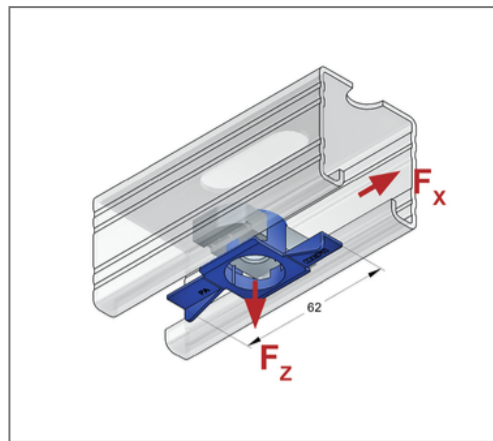

■ Stex 45 mounting plate MP-X V4A M12

Commercial details

Part no.	0481602
EAN/GTIN	4250928459336
Packing unit	30 pcs
Quantity unit	pcs
Weight	0,0452 kg/pc
Product group	13-054
Price unit	1

QR code

Certification

Technical data

Material	Stainless steel
Material type	V4A
Surrounding area	Indoor and outdoor areas
Material cage	Plastic
Materialname cage	Polyamide 6

Product details

Length	38 mm
Width	62 mm
Thread	M12
Profile type	45
Shape	pivoted