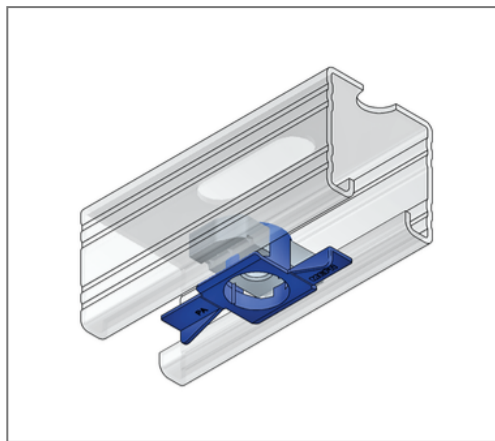

■ Stex 45 mounting plate MP-X V4A M12

Commercial details

Part no.	0481602
EAN/GTIN	4250928459336
Packing unit	30 pcs
Quantity unit	pcs
Weight	0,0452 kg/pc
Product group	13-054
Price unit	1

QR code

Certification

Technical data

Material	Stainless steel
Material type	V4A
Surrounding area	Indoor and outdoor areas
Material cage	Plastic
Materialname cage	Polyamide 6

Product details

Length	38 mm
Width	62 mm
Thread	M12
Profile type	45
Shape	pivoted