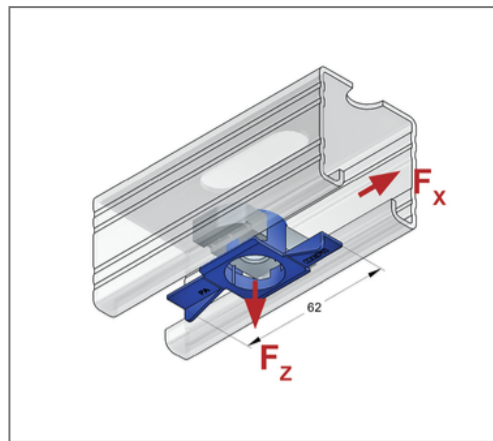

## ■ Stex 45 mounting plate MP-X V4A M10

### Product details

Length	38 mm
Width	62 mm
Thread	M10
Profile type	45
Shape	pivoted