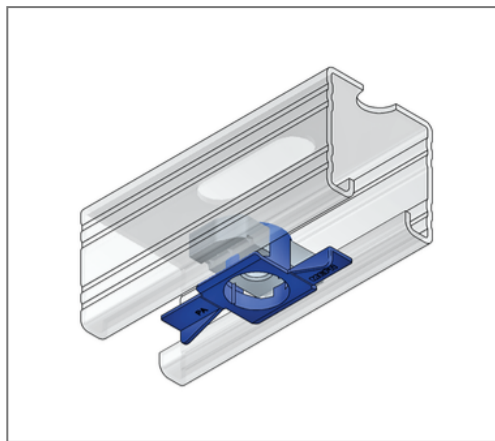

## ■ Stex 45 mounting plate MP-X V4A M10

### Technical data

Material	Stainless steel
Material type	V4A
Surrounding area	Indoor and outdoor areas
Material cage	Plastic
Materialname cage	Polyamide 6

### Product details

Length	38 mm
Width	62 mm
Thread	M10
Profile type	45
Shape	pivoted