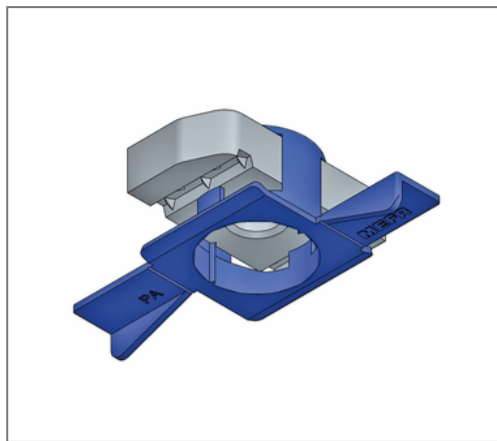

## ■ Stex 45 mounting plate MP-X V4A M10

### Commercial details

Part no.	0481601
EAN/GTIN	4250928459329
Packing unit	30 pcs
Quantity unit	pcs
Weight	0,0471 kg/pc
Product group	13-054
Price unit	1

### Technical data

Material	Stainless steel
Material type	V4A
Surrounding area	Indoor and outdoor areas
Material cage	Plastic
Materialname cage	Polyamide 6

### Product details

Length	38 mm
Width	62 mm
Thread	M10
Profile type	45
Shape	pivoted