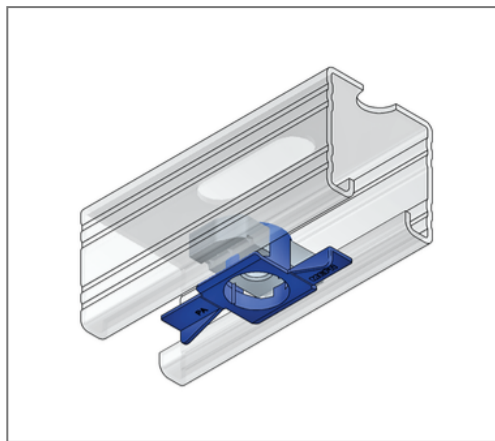

■ Stex 45 mounting plate MP-X V4A M8

Commercial details

Part no.	0481600
EAN/GTIN	4250928459312
Packing unit	30 pcs
Quantity unit	pcs
Weight	0,0487 kg/pc
Product group	13-054
Price unit	1

QR code

Certification

Technical data

Material	Stainless steel
Material type	V4A
Surrounding area	Indoor and outdoor areas
Material cage	Plastic
Materialname cage	Polyamide 6

Product details

Length	38 mm
Width	62 mm
Thread	M8
Profile type	45
Shape	pivoted