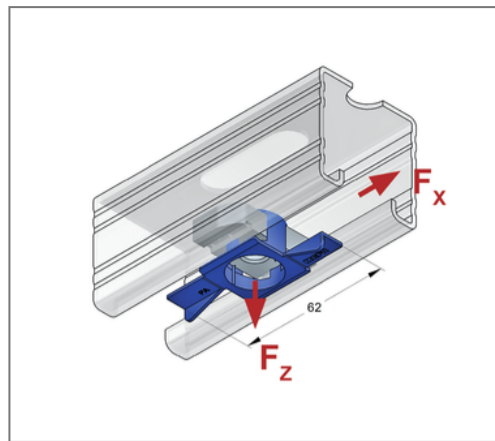

■ Stex 45 mounting plate MP-X V4A M8

Commercial details

Part no.	0481600
EAN/GTIN	4250928459312
Packing unit	30 pcs
Quantity unit	pcs
Weight	0,0487 kg/pc
Product group	13-054
Price unit	1

QR code

Certification

Technical data

Material	Stainless steel
Material type	V4A
Surrounding area	Indoor and outdoor areas
Material cage	Plastic
Materialname cage	Polyamide 6

Product details

Length	38 mm
Width	62 mm
Thread	M8
Profile type	45
Shape	pivoted