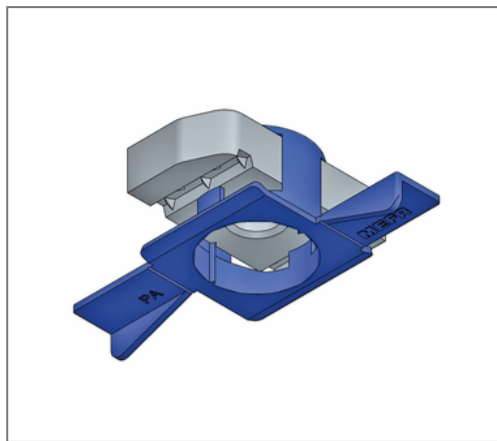

■ Stex 45 mounting plate MP-X V4A M8

Commercial details

Part no.	0481600
EAN/GTIN	4250928459312
Packing unit	30 pcs
Quantity unit	pcs
Weight	0,0487 kg/pc
Product group	13-054
Price unit	1

QR code

Certification

Technical data

Material	Stainless steel
Material type	V4A
Surrounding area	Indoor and outdoor areas
Material cage	Plastic
Materialname cage	Polyamide 6

Product details

Length	38 mm
Width	62 mm
Thread	M8
Profile type	45
Shape	pivoted