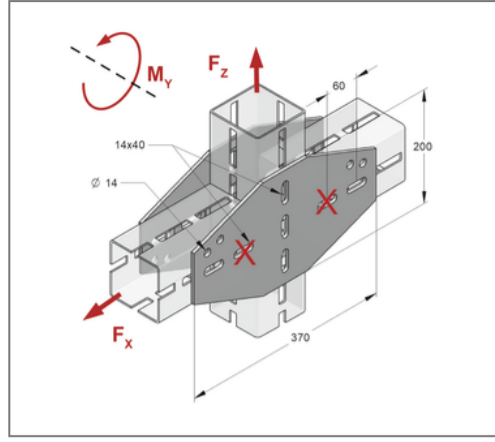

## ■ Cross strap for CENTUM XL 100, 120, 200

### Product details

Width	200 mm
Length	370 mm
Hole- $\varnothing$	14 mm
Elongated hole	14x40 mm
Thickness	6 mm
load $F_x$	64 kN
load $F_z$	64 kN
limited torque $M_y$	2,34 kNm