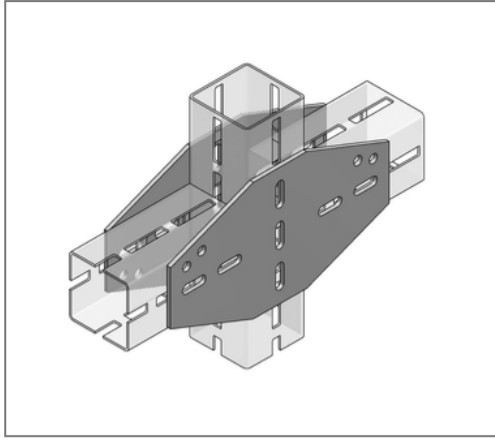

## ■ Cross strap for CENTUM XL 100, 120, 200

### Specification

Application area	For connecting CENTUM mounting profiles. Use in pairs.
Profile type	XL 100, XL 120, XL 200

### Technical data

Material	Steel
Material type	S235
Surface	hot-dip galvanized

### Product details

Width	200 mm
Length	370 mm
Hole- $\varnothing$	14 mm
Elongated hole	14x40 mm
Thickness	6 mm
load $F_x$	64 kN
load $F_z$	64 kN
limited torque $M_y$	2,34 kNm