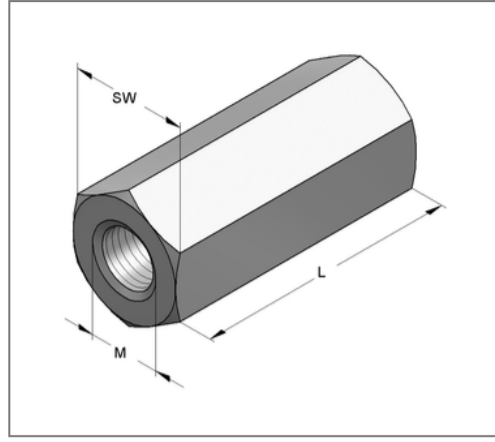

■ Threaded coupling hexagon V2A Fem. thread M12 L= 40 mm

Commercial details

Part no.	0702840
EAN/GTIN	4250928416254
Packing unit	50 pcs
Quantity unit	pcs
Weight	0,0740 kg/pc
Product group	13-048
Price unit	100

QR code

Certification

Technical data

Material	Stainless steel
Material type	V2A
Surrounding area	Indoor and outdoor areas

Product details

Length L	40 mm
Female thread 1 M	M12
Length female thread 1	40 mm
Wrench size SW	19