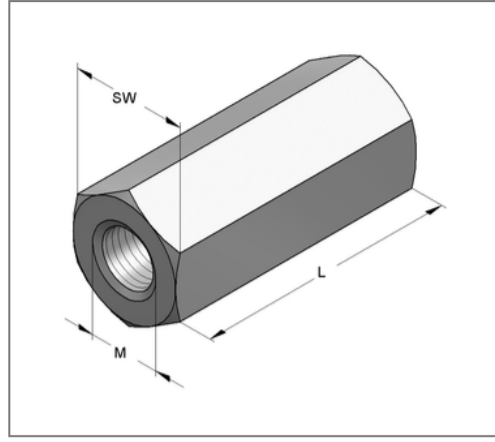

■ Threaded coupling hexagon V2A Fem. thread M8 L= 30 mm

Commercial details

Part no.	0702830
EAN/GTIN	4250928416230
Packing unit	100 pcs
Quantity unit	pcs
Weight	0,0263 kg/pc
Product group	13-048
Price unit	100

QR code

Certification

Technical data

Material	Stainless steel
Material type	V2A
Surrounding area	Indoor and outdoor areas

Product details

Length L	30 mm
Female thread 1 M	M8
Length female thread 1	30 mm
Wrench size SW	13