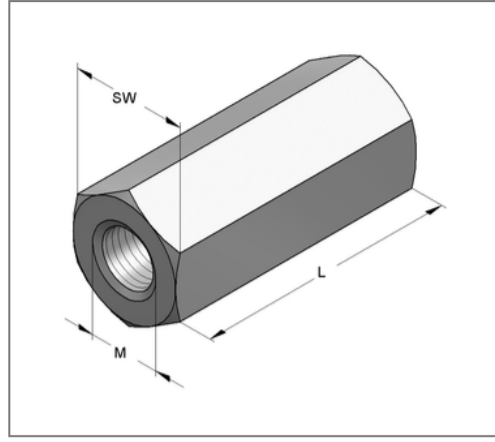

■ Threaded coupling hexagon V4A Fem. thread M16 L= 40 mm

Commercial details

Part no.	0702894
EAN/GTIN	4250928416308
Packing unit	25 pcs
Quantity unit	pcs
Weight	0,110 kg/pc
Product group	13-054
Price unit	100

QR code

Certification

Technical data

Material	Stainless steel
Material type	V4A
Surrounding area	Indoor and outdoor areas

Product details

Length L	40 mm
Female thread 1 M	M16
Length female thread 1	40 mm
Wrench size SW	24