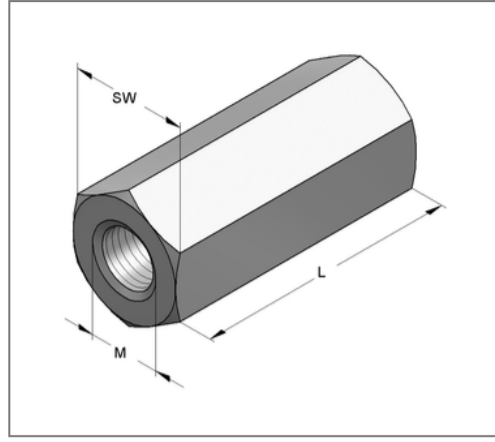

■ Threaded coupling hexagon V4A Fem. thread M12 L= 30 mm

Commercial details

Part no.	0702888
EAN/GTIN	4250928416292
Packing unit	50 pcs
Quantity unit	pcs
Weight	0,0550 kg/pc
Product group	13-054
Price unit	100

QR code

Certification

Technical data

Material	Stainless steel
Material type	V4A
Surrounding area	Indoor and outdoor areas

Product details

Length L	30 mm
Female thread 1 M	M12
Length female thread 1	30 mm
Wrench size SW	19