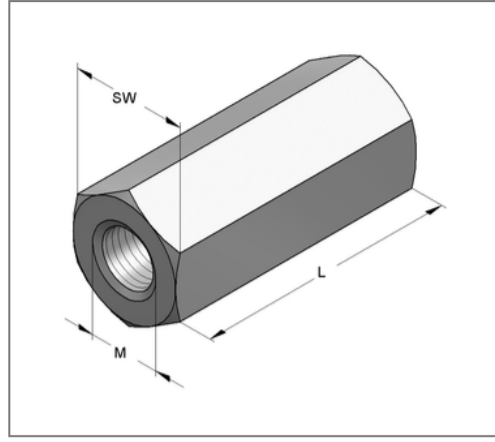

## ■ Threaded coupling hexagon V4A Fem. thread M10 L= 30 mm

### Commercial details

Part no.	0702883
EAN/GTIN	4250928416285
Packing unit	50 pcs
Quantity unit	pcs
Weight	0,0462 kg/pc
Product group	13-054
Price unit	100

### Product details

Length L	30 mm
Female thread 1 M	M10
Length female thread 1	30 mm
Wrench size SW	17