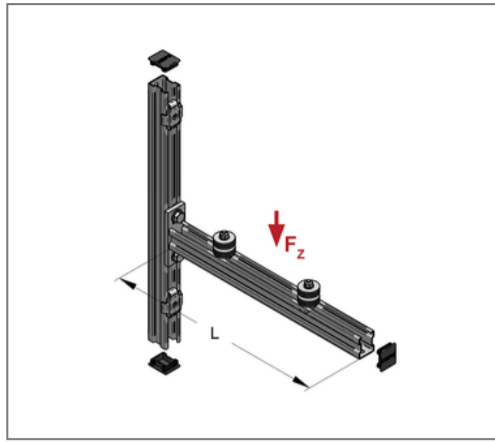

■ Console set Stex 35/42 sound insul. Length 600 mm

Commercial details

Part no.	0813500600
EAN/GTIN	4250928419712
Packing unit	1 set
Quantity unit	set
Weight	5,25 kg/set
Product group	08-991
Price unit	1

QR code

Certification

Specification

Application area	For mounting of air conditioning units.
Profile type	Stex 35/42/1,5

Technical data

Material	Steel
Material type	S235
Surface	galvanized
Material sound absorption element	Rubber EPDM
Corrosion category	C2 very high
Surrounding area	Indoor area
min. temperature resistance	-35 °C
max. temperature resistance	100 °C

Product details

Length	600 mm
Total load	2,08 kN
Load F_z	1,04 kN

Remark

Notice Console-set without insulating elements available on demand.