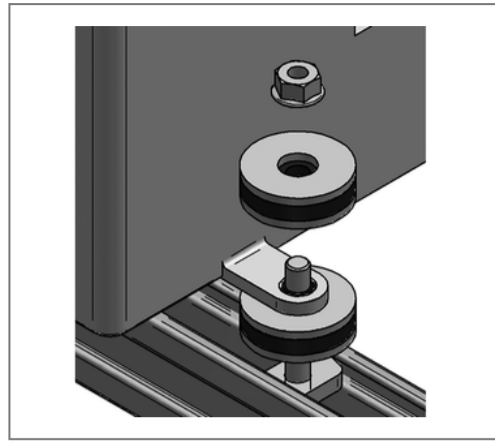

■ Console set Stex 35/42 sound insul. Length 600 mm

Commercial details

Part no.	0813500600
EAN/GTIN	4250928419712
Packing unit	1 set
Quantity unit	set
Weight	5,25 kg/set
Product group	08-991
Price unit	1

QR code

Certification

Specification

Application area	For mounting of air conditioning units.
Profile type	Stex 35/42/1,5

Technical data

Material	Steel
Material type	S235
Surface	galvanized
Material sound absorption element	Rubber EPDM
Corrosion category	C2 very high
Surrounding area	Indoor area
min. temperature resistance	-35 °C
max. temperature resistance	100 °C

Product details

Length	600 mm
Total load	2,08 kN
Load F_z	1,04 kN

Remark

Notice Console-set without insulating elements available on demand.