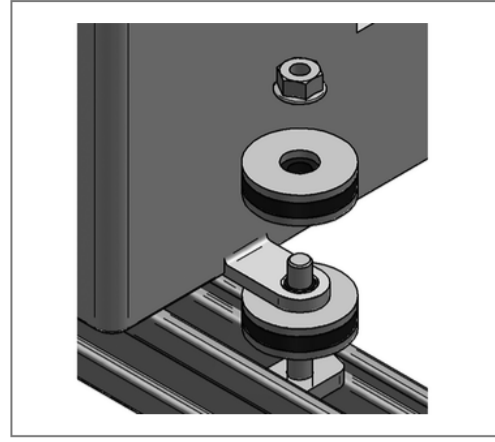

■ Console set Stex 35/42 sound insul. Length 450 mm

Commercial details

Part no.	0813500450
EAN/GTIN	4250928419699
Packing unit	1 set
Quantity unit	set
Weight	4,76 kg/set
Product group	08-991
Price unit	1

QR code

Certification

Specification

Application area	For mounting of air conditioning units.
Profile type	Stex 35/42/1,5

Technical data

Material	Steel
Material type	S235
Surface	galvanized
Material sound absorption element	Rubber EPDM
Corrosion category	C2 very high
Surrounding area	Indoor area
min. temperature resistance	-35 °C
max. temperature resistance	100 °C

Product details

Length	450 mm
Total load	2,78 kN
Load F_z	1,39 kN

Remark

Notice Console-set without insulating elements available on demand.