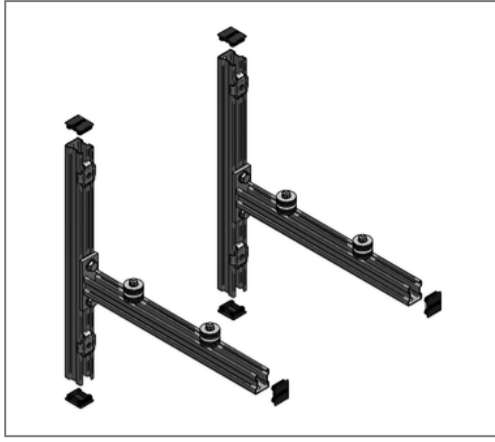

■ Console set Stex 35/42 sound insul. Length 450 mm

Commercial details

Part no.	0813500450
EAN/GTIN	4250928419699
Packing unit	1 set
Quantity unit	set
Weight	4,76 kg/set
Product group	08-991
Price unit	1

QR code

Certification

Specification

Application area	For mounting of air conditioning units.
Profile type	Stex 35/42/1,5

Technical data

Material	Steel
Material type	S235
Surface	galvanized
Material sound absorption element	Rubber EPDM
Corrosion category	C2 very high
Surrounding area	Indoor area
min. temperature resistance	-35 °C
max. temperature resistance	100 °C

Product details

Length	450 mm
Total load	2,78 kN
Load F_z	1,39 kN

Remark

Notice Console-set without insulating elements available on demand.