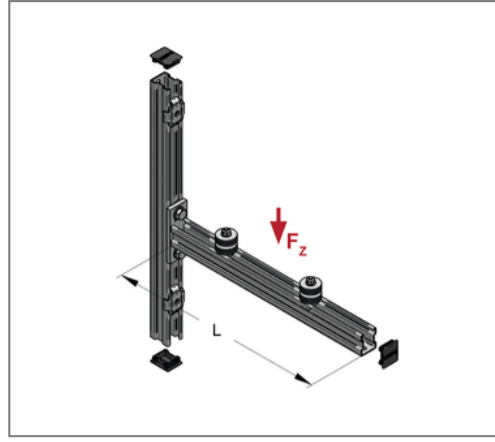

■ Console set Stex 35/42 sound insul. Length 450 mm

Commercial details

Part no.	0813500450
EAN/GTIN	4250928419699
Packing unit	1 set
Quantity unit	set
Weight	4,76 kg/set
Product group	08-991
Price unit	1

QR code

Certification

Specification

Application area	For mounting of air conditioning units.
Profile type	Stex 35/42/1,5

Technical data

Material	Steel
Material type	S235
Surface	galvanized
Material sound absorption element	Rubber EPDM
Corrosion category	C2 very high
Surrounding area	Indoor area
min. temperature resistance	-35 °C
max. temperature resistance	100 °C

Product details

Length	450 mm
Total load	2,78 kN
Load F_z	1,39 kN

Remark

Notice Console-set without insulating elements available on demand.