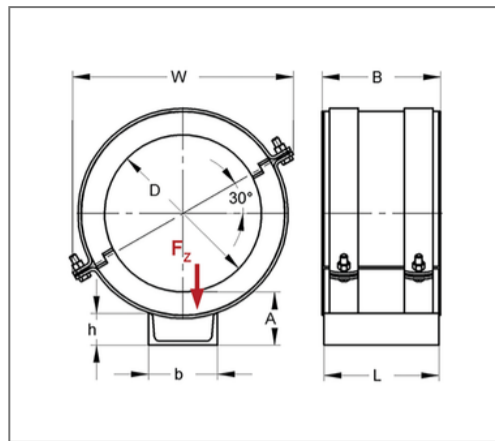

## ■ Sliding support U Polar Plus 457 mm Insulation 40 x 226 mm

### Commercial details

Part no.	74742457
EAN/GTIN	4250928443076
Packing unit	1 pcs
Quantity unit	pcs
Weight	14,11 kg/pc
Product group	06-984
Price unit	1

### Product details

Width W	585 mm
Load $F_z$	19,2 kN
Outer pipe diameter D	457 mm
Material thickness	5 mm
Width material	50 mm
Width base b	140 mm
Height base h	60 mm
Length base L	220 mm
Height base A	99 mm
Length shell B	226 mm