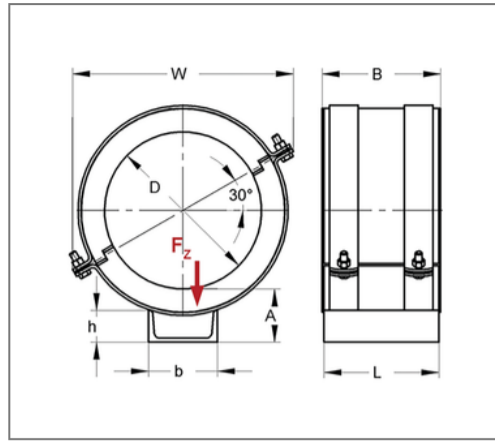

■ Sliding support U Polar Plus 406,4 mm Insulation 40 x 226 mm

Commercial details

Part no.	74742406
EAN/GTIN	4250928443069
Packing unit	1 pcs
Quantity unit	pcs
Weight	13,20 kg/pc
Product group	06-984
Price unit	1

QR code

Technical data

Material	Steel
Material type	S235
Surface	galvanized
Corrosion category	C2 very high
Surrounding area	Indoor area
Insulation thickness	40 mm

Product details

Width W	538 mm
Load F_z	17,4 kN
Outer pipe diameter D	406,4 mm
Material thickness	5 mm
Width material	50 mm
Width base b	140 mm
Height base h	60 mm
Length base L	220 mm
Height base A	99 mm
Length shell B	226 mm