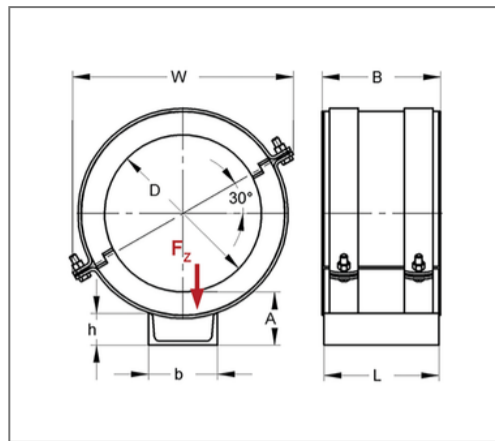

■ Sliding support U Polar Plus 355,6 mm Insulation 40 x 226 mm

Commercial details

Part no.	74742356
EAN/GTIN	4250928443052
Packing unit	1 pcs
Quantity unit	pcs
Weight	12,29 kg/pc
Product group	06-984
Price unit	1

QR code

Technical data

Material	Steel
Material type	S235
Surface	galvanized
Corrosion category	C2 very high
Surrounding area	Indoor area
Insulation thickness	40 mm

Product details

Width W	498 mm
Load F_z	15,6 kN
Outer pipe diameter D	355,6 mm
Material thickness	5 mm
Width material	50 mm
Width base b	140 mm
Height base h	60 mm
Length base L	220 mm
Height base A	98 mm
Length shell B	226 mm