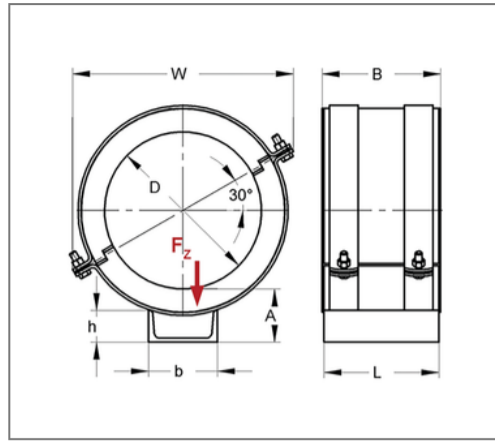

■ Sliding support U Polar Plus 323,9 mm Insulation 40 x 226 mm

Commercial details

Part no.	74742324
EAN/GTIN	4250928443045
Packing unit	1 pcs
Quantity unit	pcs
Weight	11,05 kg/pc
Product group	06-984
Price unit	1

QR code

Technical data

Material	Steel
Material type	S235
Surface	galvanized
Corrosion category	C2 very high
Surrounding area	Indoor area
Insulation thickness	40 mm

Product details

Width W	427 mm
Load F_z	12 kN
Outer pipe diameter D	323,9 mm
Material thickness	5 mm
Width material	50 mm
Width base b	140 mm
Height base h	60 mm
Length base L	220 mm
Height base A	96 mm
Length shell B	226 mm