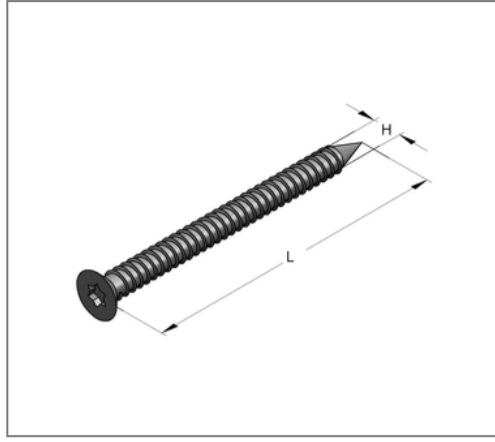

■ Countersunk head Wood screw H6 x 60 mm galv.

Commercial details

Part no.	372060060
EAN/GTIN	4250928438867
Packing unit	200 pcs
Quantity unit	pcs
Weight	0,0075 kg/pc
Product group	05-372
Price unit	100

QR code

Specification

Type dowel	K2 10x44, K2 10x60
------------	--------------------

Technical data

Material	Steel
Surface	galvanized
Corrosion category	C2 very high
Surrounding area	Indoor area

Product details

Thread H	H6
Length L	60 mm
Diameter head	12 mm
Shape head	Countersunk head