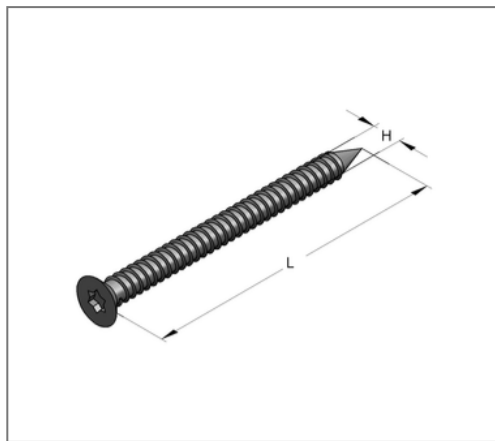

■ Countersunk head Wood screw H4,5 x 45 mm galv.

Commercial details

Part no.	372045045
EAN/GTIN	4250928438843
Packing unit	500 pcs
Quantity unit	pcs
Weight	0,0032 kg/pc
Product group	05-372
Price unit	100

QR code

Specification

Type dowel K2 6x33, K2 8x44

Technical data

Material	Steel
Surface	galvanized
Corrosion category	C2 very high
Surrounding area	Indoor area

Product details

Thread H	H4,5
Length L	45 mm
Diameter head	9 mm
Shape head	Countersunk head