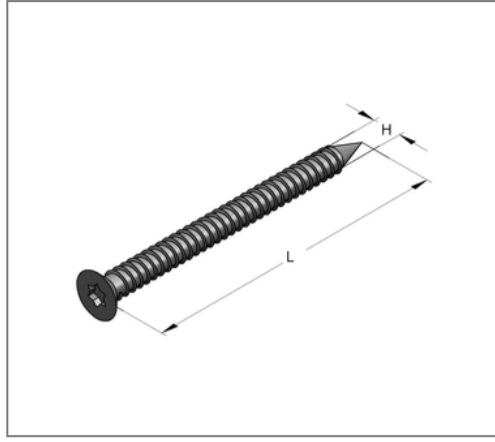

## ■ Countersunk head Wood screw H4 x 40 mm galv.

### Product details

Thread H	H4
Length L	40 mm
Diameter head	8 mm
Shape head	Countersunk head