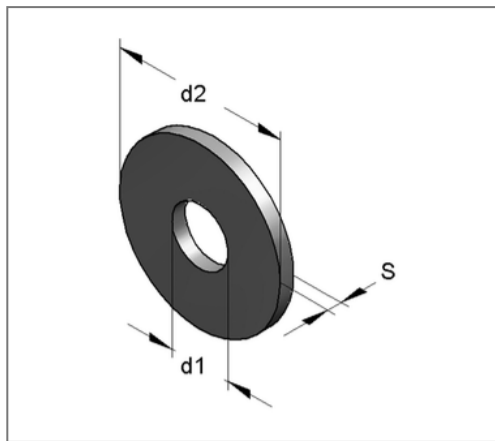

■ Washer reinforced 13,5 x 44 x 3,5 mm galv.

Commercial details

Part no.	4351344
EAN/GTIN	4250928439314
Packing unit	100 pcs
Quantity unit	pcs
Weight	0,0386 kg/pc
Product group	05-435
Price unit	100

QR code

Technical data

Material	Steel
Surface	galvanized
Corrosion category	C2 very high
Surrounding area	Indoor area

Product details

Inner diameter $d1$	13,5 mm
Outer diameter $d2$	44 mm
Thickness S	3,5 mm