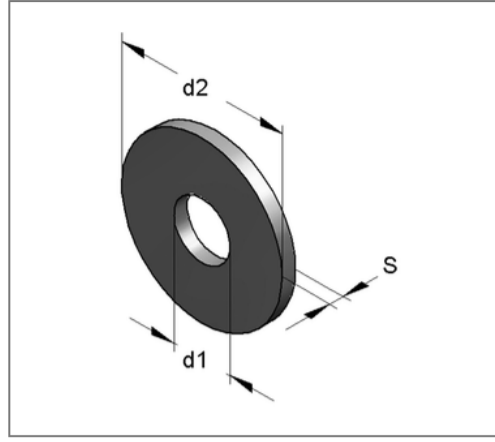

■ Washer reinforced 8,4 x 44 x 3,5 mm galv.

Commercial details

Part no.	4350850
EAN/GTIN	4250928439277
Packing unit	100 pcs
Quantity unit	pcs
Weight	0,0411 kg/pc
Product group	05-435
Price unit	100

QR code

Technical data

Material	Steel
Surface	galvanized
Corrosion category	C2 very high
Surrounding area	Indoor area

Product details

Inner diameter d_1	8,4 mm
Outer diameter d_2	44 mm
Thickness S	3,5 mm