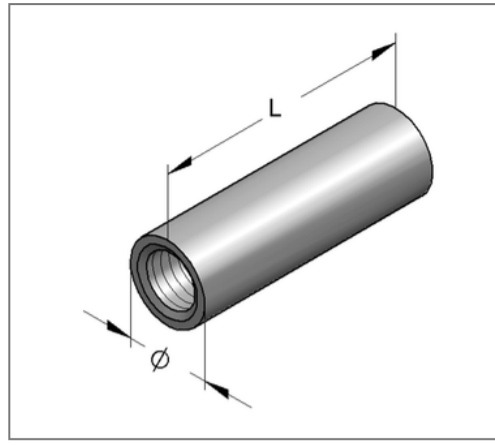

## ■ Threaded coupling round Fem. thread M12 L= 40 mm

### Product details

Length L	40 mm
Female thread 1 M	M12
Length female thread 1	40 mm
Outer diameter	15 mm