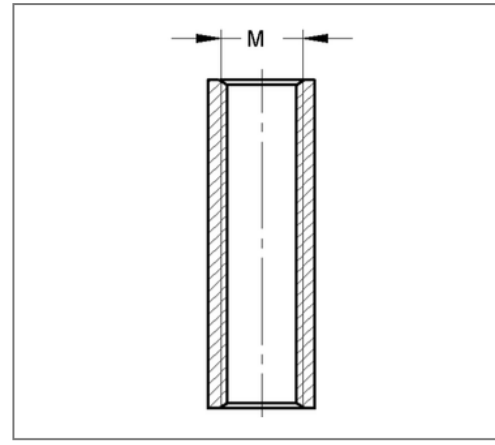

## ■ Threaded coupling round Fem. thread M12 L= 40 mm

### Product details

Length L	40 mm
Female thread 1 M	M12
Length female thread 1	40 mm
Outer diameter	15 mm