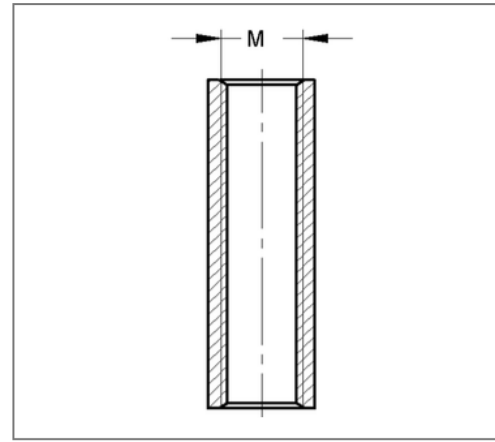

■ Threaded coupling round Fem. thread M10 L= 40 mm

Commercial details

Part no.	0700037
EAN/GTIN	4250928416032
Packing unit	100 pcs
Quantity unit	pcs
Weight	0,0239 kg/pc
Product group	05-070
Price unit	100

QR code

Technical data

Material	Steel
Surface	galvanized
Corrosion category	C2 very high
Surrounding area	Indoor area

Product details

Length L	40 mm
Female thread 1 M	M10
Length female thread 1	40 mm
Outer diameter	13 mm