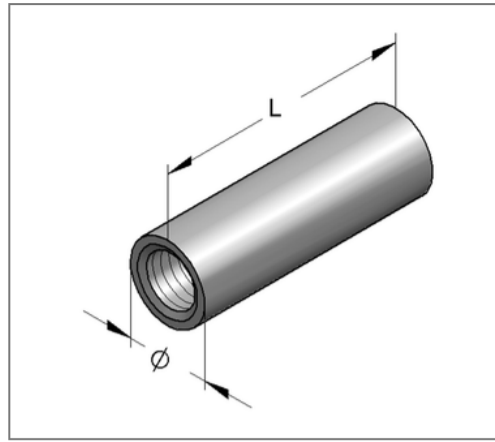

■ Threaded coupling round Fem. thread M10 L= 40 mm

Commercial details

Part no.	0700037
EAN/GTIN	4250928416032
Packing unit	100 pcs
Quantity unit	pcs
Weight	0,0239 kg/pc
Product group	05-070
Price unit	100

QR code

Technical data

Material	Steel
Surface	galvanized
Corrosion category	C2 very high
Surrounding area	Indoor area

Product details

Length L	40 mm
Female thread 1 M	M10
Length female thread 1	40 mm
Outer diameter	13 mm