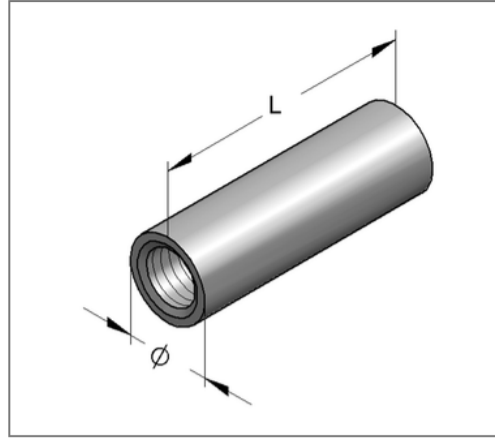

■ Threaded coupling round Fem. thread M8 L= 30 mm

Commercial details

Part no.	0700029
EAN/GTIN	4250928416025
Packing unit	100 pcs
Quantity unit	pcs
Weight	0,0142 kg/pc
Product group	05-070
Price unit	100

QR code

Technical data

Material	Steel
Surface	galvanized
Corrosion category	C2 very high
Surrounding area	Indoor area

Product details

Length L	30 mm
Female thread 1 M	M8
Length female thread 1	30 mm
Outer diameter	11 mm