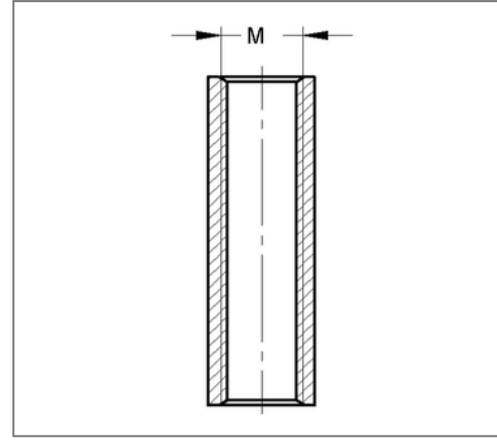

■ Threaded coupling round Fem. thread M8 L= 30 mm

Commercial details

Part no.	0700029
EAN/GTIN	4250928416025
Packing unit	100 pcs
Quantity unit	pcs
Weight	0,0142 kg/pc
Product group	05-070
Price unit	100

QR code

Technical data

Material	Steel
Surface	galvanized
Corrosion category	C2 very high
Surrounding area	Indoor area

Product details

Length L	30 mm
Female thread 1 M	M8
Length female thread 1	30 mm
Outer diameter	11 mm