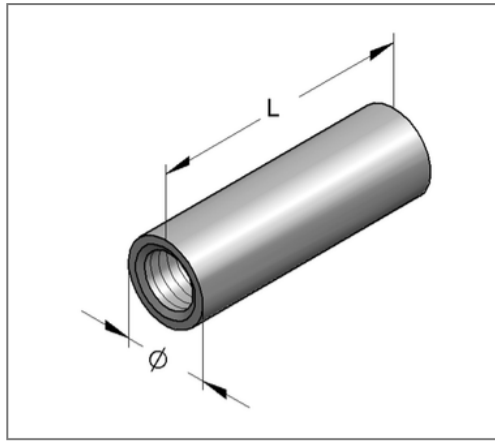

■ Threaded coupling round Fem. thread M6 L= 25 mm

Commercial details

| | |
|---------------|---------------|
| Part no. | 0700010 |
| EAN/GTIN | 4250928415974 |
| Packing unit | 100 pcs |
| Quantity unit | pcs |
| Weight | 0,0116 kg/pc |
| Product group | 05-070 |
| Price unit | 100 |

QR code

Technical data

| | |
|--------------------|--------------|
| Material | Steel |
| Surface | galvanized |
| Corrosion category | C2 very high |
| Surrounding area | Indoor area |

Product details

| | |
|------------------------|-------|
| Length L | 25 mm |
| Female thread 1 M | M6 |
| Length female thread 1 | 25 mm |
| Outer diameter | 10 mm |