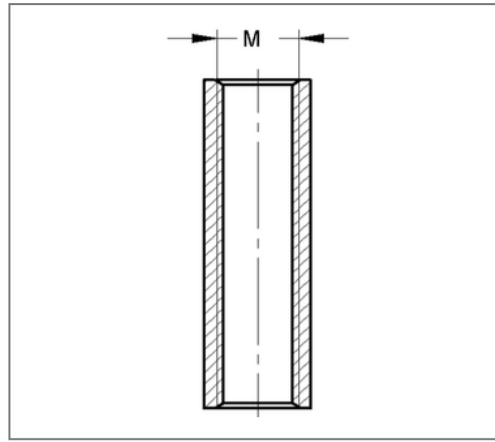

■ Threaded coupling round Fem. thread M6 L= 25 mm

Commercial details

| | |
|---------------|---------------|
| Part no. | 0700010 |
| EAN/GTIN | 4250928415974 |
| Packing unit | 100 pcs |
| Quantity unit | pcs |
| Weight | 0,0116 kg/pc |
| Product group | 05-070 |
| Price unit | 100 |

QR code

Technical data

| | |
|--------------------|--------------|
| Material | Steel |
| Surface | galvanized |
| Corrosion category | C2 very high |
| Surrounding area | Indoor area |

Product details

| | |
|------------------------|-------|
| Length L | 25 mm |
| Female thread 1 M | M6 |
| Length female thread 1 | 25 mm |
| Outer diameter | 10 mm |