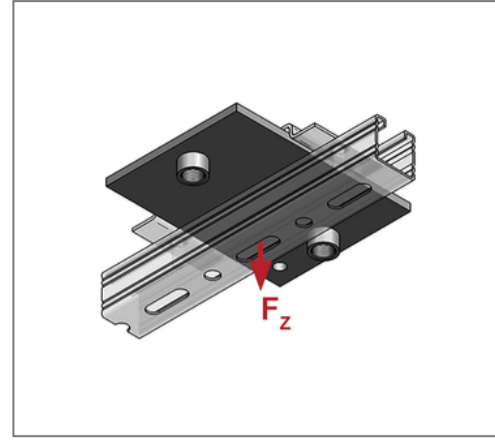

■ Sliding plate 150 x 100 x 8 Connection 2 x 3/4"

Commercial details

Part no.	0771229
EAN/GTIN	4250928418272
Packing unit	1 pcs
Quantity unit	pcs
Weight	1,05 kg/pc
Product group	04-077
Price unit	100

QR code

Technical data

Material	Steel
Material type	S235
Surface	galvanized
Corrosion category	C2 very high
Surrounding area	Indoor area

Product details

Connection	3/4"
Length L	150 mm
Width B	100 mm
Thickness S	8 mm
Load F_z	4,8 kN
Axial dimension a	25 mm
Number of connections	2
max. sliding distance axial hanging	20 mm
max. sliding distance axial standing	100 mm