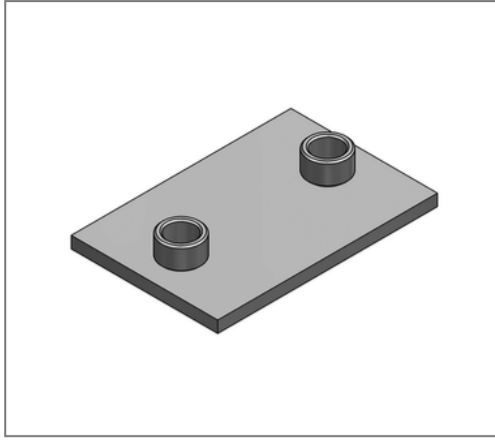

■ Sliding plate 150 x 100 x 8 Connection 2 x 3/4"

Commercial details

Part no.	0771229
EAN/GTIN	4250928418272
Packing unit	1 pcs
Quantity unit	pcs
Weight	1,05 kg/pc
Product group	04-077
Price unit	100

QR code

Technical data

Material	Steel
Material type	S235
Surface	galvanized
Corrosion category	C2 very high
Surrounding area	Indoor area

Product details

Connection	3/4"
Length L	150 mm
Width B	100 mm
Thickness S	8 mm
Load F_z	4,8 kN
Axial dimension a	25 mm
Number of connections	2
max. sliding distance axial hanging	20 mm
max. sliding distance axial standing	100 mm