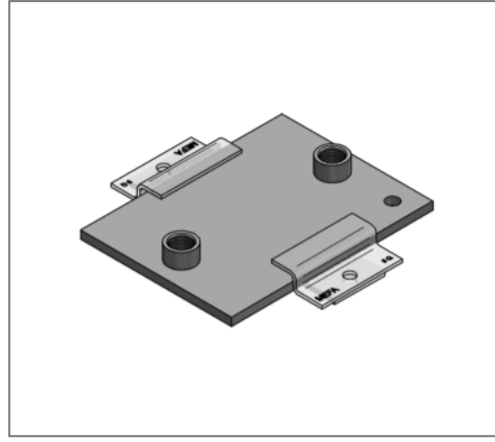

■ Sliding plate 150 x 100 x 8 Connection 2 x 3/4"

Commercial details

Part no.	0771229
EAN/GTIN	4250928418272
Packing unit	1 pcs
Quantity unit	pcs
Weight	1,05 kg/pc
Product group	04-077
Price unit	100

QR code

Technical data

Material	Steel
Material type	S235
Surface	galvanized
Corrosion category	C2 very high
Surrounding area	Indoor area

Product details

Connection	3/4"
Length L	150 mm
Width B	100 mm
Thickness S	8 mm
Load F_z	4,8 kN
Axial dimension a	25 mm
Number of connections	2
max. sliding distance axial hanging	20 mm
max. sliding distance axial standing	100 mm